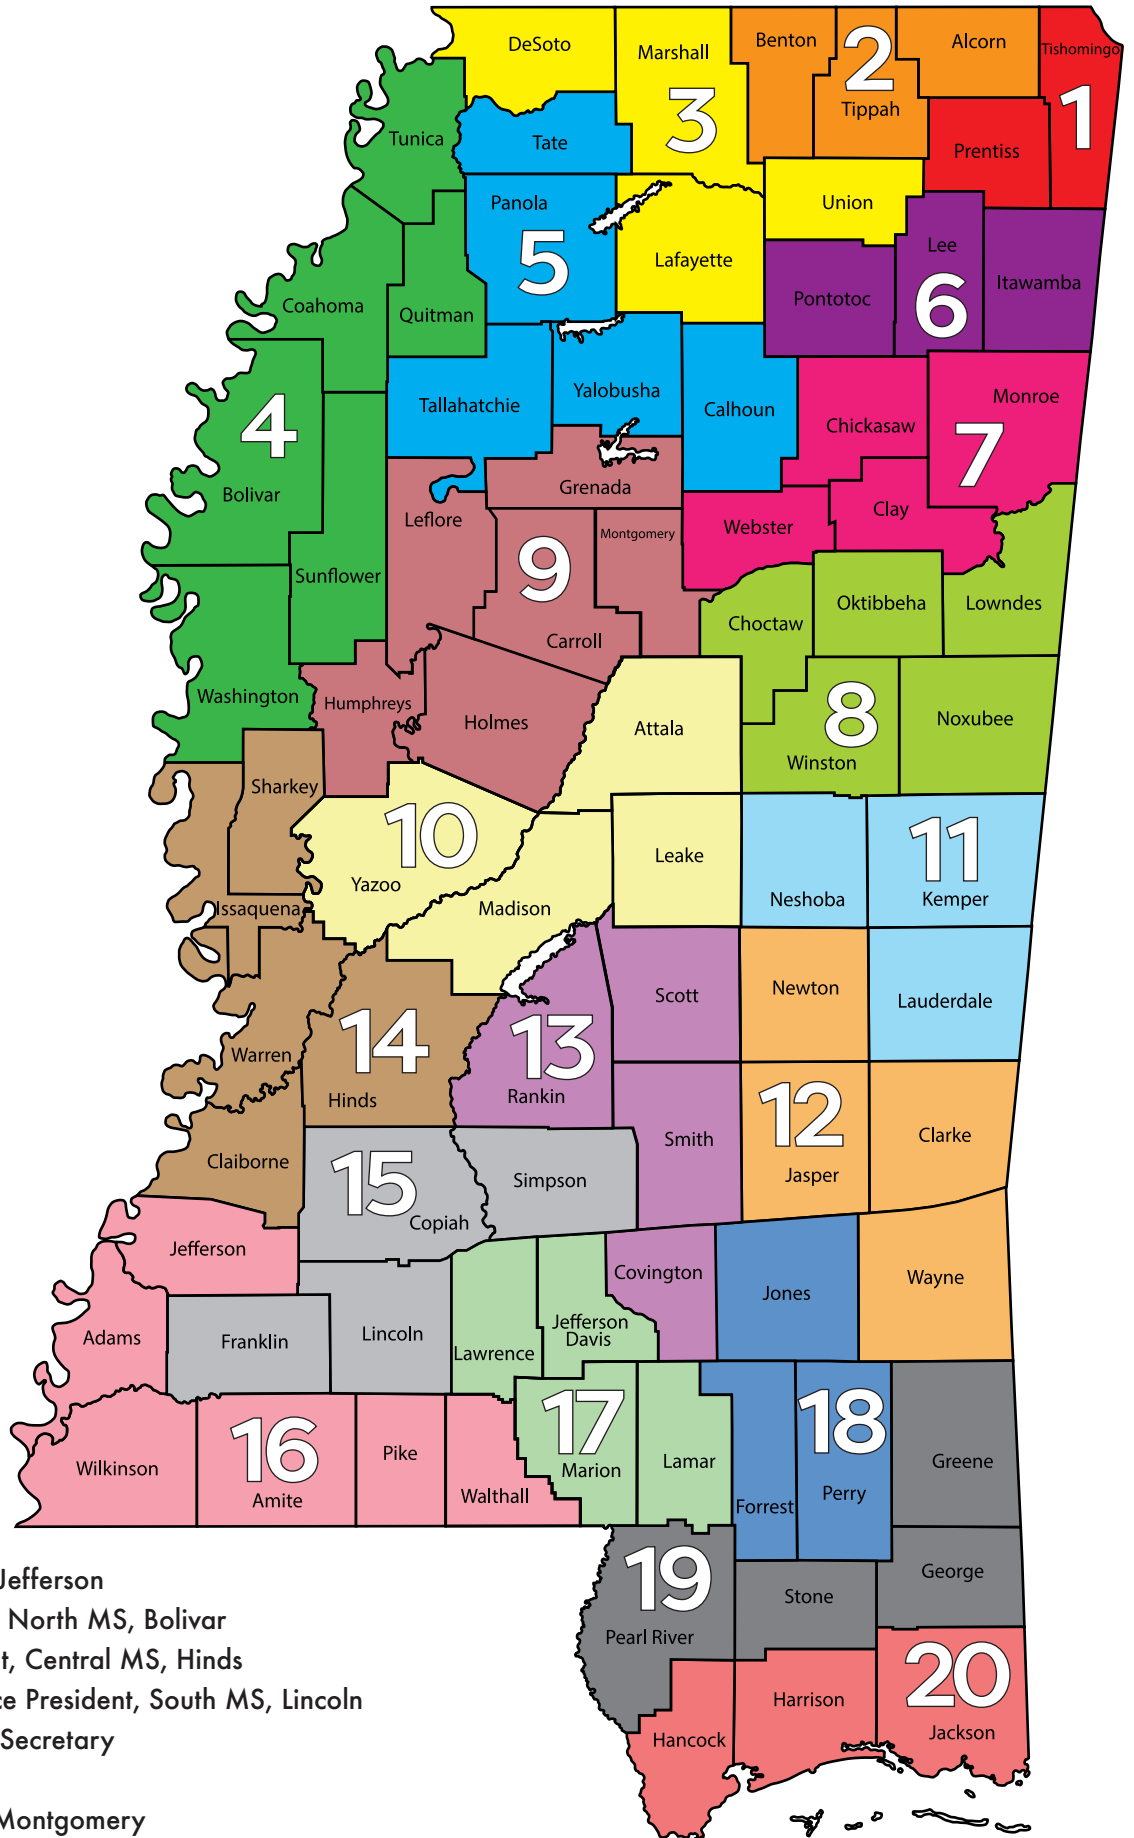

MFBF OFFICERS AND DIRECTORS

- 1 Carla Taylor
- 2 Matt Ormon
- 3 Ronnie Jones
- 4 Howard New
- 5 Daryl Burney
- 6 Danny Bishop
- 7 Mike Langley
- 8 Bubba Warner
- 9 Wanda Hill
- 10 Will Choate
- 11 Shelby Beason
- 12 Lee McCollough
- 13 Brian Rhodes
- 14 Lonnie Fortner
- 15 Jeff Mullins
- 16 Noble Guedon
- 17 Lyle Hubbard
- 18 Larry Jefcoat
- 19 J.B. Brown
- 20 David Ladner

Mike McCormick, President, Jefferson
 Donald Gant, Vice President, North MS, Bolivar
 Ted Kendall IV, Vice President, Central MS, Hinds
 Robert Earl McGehee Jr., Vice President, South MS, Lincoln
 Kent Bloodworth, Corporate Secretary
 Brent Wilson, Treasurer
 Women's Chair, Betty Mills, Montgomery
 YF&R Chair, Matt Hammons, Smith